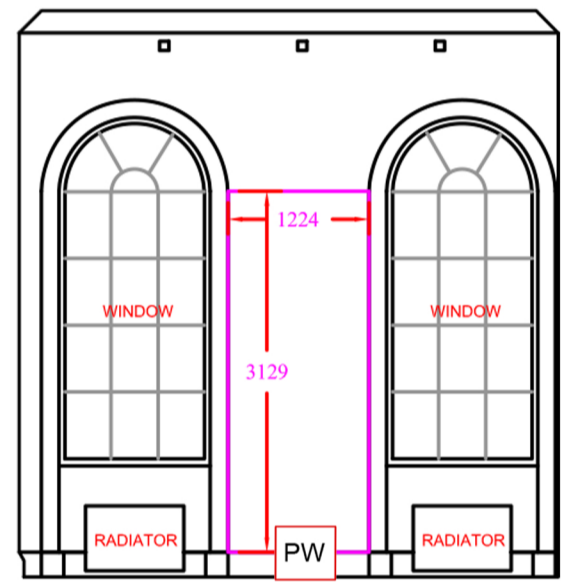

## ROOM 26 (EW G40 EAST WING - SOMERSET HOUSE - ELEVATIONS)

ELEVATION A

ELEVATION B

ELEVATION C

ELEVATION D

### KEY

- Wifi Box
- Lighting track
- PW Double socket power point
- D Data Point (not automatically connected)
- Security Camera on wall
- Deliniates wooden panel that can be fixed to. Only these areas can be fixed to.

### LONDON DESIGN BIENNALE

JOB:  
London Design Biennale  
Somerset House

DO NOT SCALE

SCALE:

Drawing Number:  
EW

DATE:

STATUS:  
Awaiting Gallery  
Confirmation

REVISION:  
1