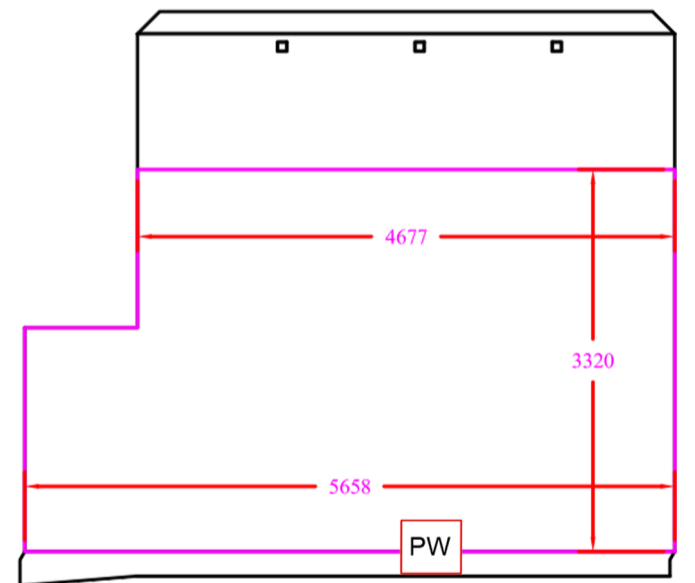

## ROOM 26 (EW G40 EAST WING - SOMERSET HOUSE - ELEVATIONS)

ELEVATION A

ELEVATION B

ELEVATION C

ELEVATION D

### KEY

- Wifi Box
- Lighting track
- PW Double socket power point
- D Data Point (not automatically connected)
- Security Camera on wall
- Deliniates wooden panel that can be fixed to. Only these areas can be fixed to.

### LONDON DESIGN BIENNALE

JOB:  
London Design Biennale  
Somerset House

DO NOT SCALE

SCALE:

Drawing Number:  
EW

DATE:

STATUS:  
Awaiting Gallery  
Confirmation

REVISION:  
1