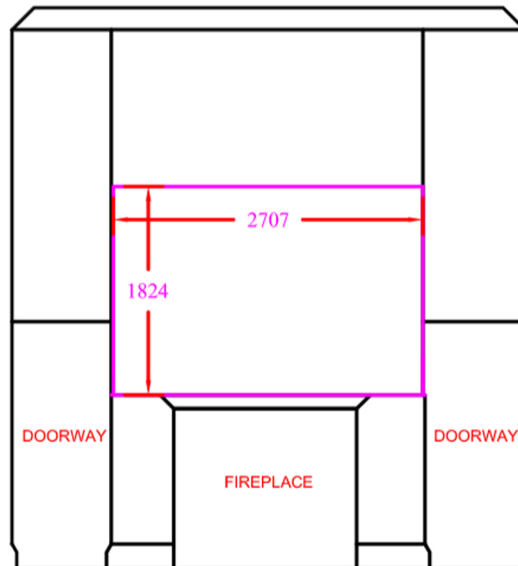

## ROOM 26 (EW G40 EAST WING - SOMERSET HOUSE - ELEVATIONS)

ELEVATION A

ELEVATION B

ELEVATION C

ELEVATION D

### KEY

- Wifi Box
- Lighting track
- PW Double socket power point
- D Data Point (not automatically connected)
- Security Camera on wall
- Deliniates wooden panel that can be fixed to. Only these areas can be fixed to.

### LONDON DESIGN BIENNALE

JOB:  
London Design Biennale  
Somerset House

DO NOT SCALE

SCALE:

Drawing Number:  
EW

DATE:

STATUS:  
Awaiting Gallery  
Confirmation

REVISION:  
1