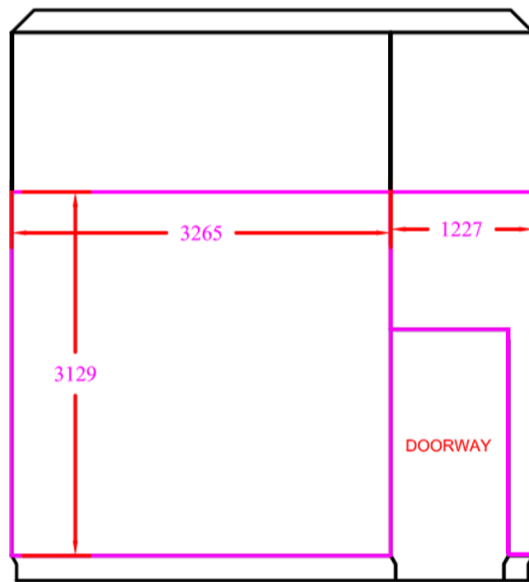

## ROOM 26 (EW G40 EAST WING - SOMERSET HOUSE - ELEVATIONS)

ELEVATION A

ELEVATION B

ELEVATION C

ELEVATION D

### LONDON DESIGN BIENNALE

JOB:  
London Design Biennale  
Somerset House

DO NOT SCALE

SCALE:

Drawing Number:  
EW

DATE:

STATUS:  
Awaiting Gallery  
Confirmation

REVISION:  
1