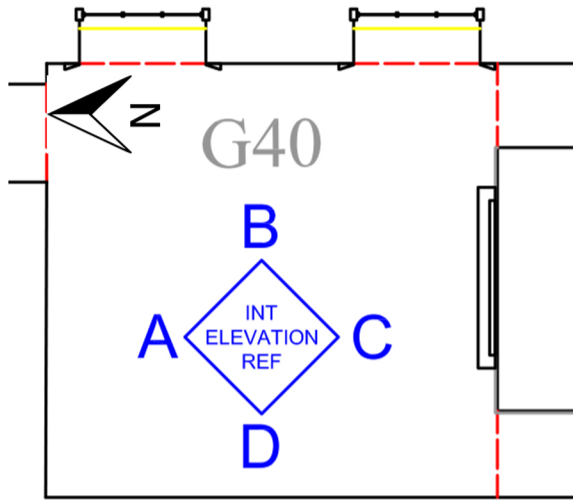

## ROOM 26 (EW G40 EAST WING - SOMERSET HOUSE - ELEVATIONS)

ELEVATION A

ELEVATION B

ELEVATION C

ELEVATION D

### KEY

- Wifi Box
- Lighting track
- PW Double socket power point
- D Data Point (not automatically connected)
- Security Camera on wall
- Deliniates wooden panel that can be fixed to. Only these areas can be fixed to.

### LONDON DESIGN BIENNALE

JOB:  
London Design Biennale  
Somerset House

DO NOT SCALE

SCALE:

Drawing Number:  
EW

DATE:

STATUS:  
Awaiting Gallery  
Confirmation

REVISION:  
1